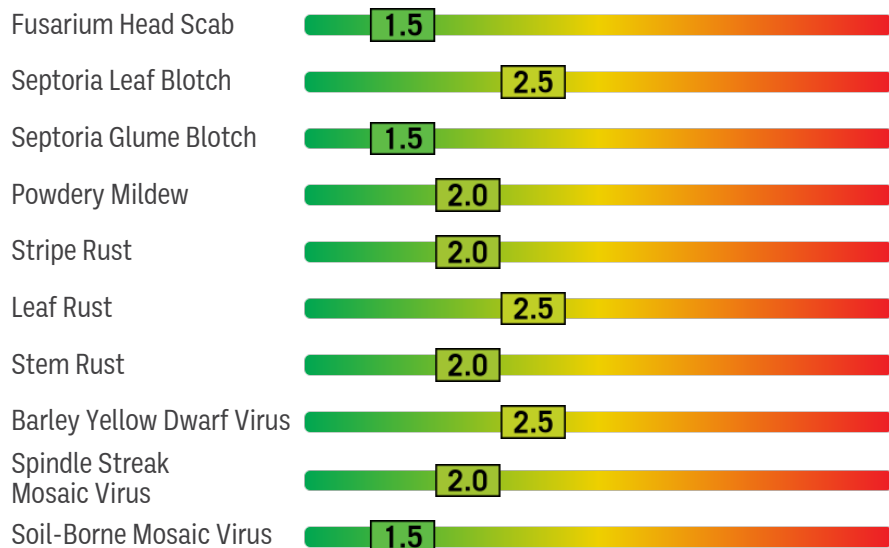

# FS 743

MATURITY | MEDIUM EARLY

NEW

## KEY POINTS

- » Complete package – racehorse- and workhorse-type variety
- » Medium early maturity with full season yield
- » Will handle tough environments and soil types including wet feet
- » Excellent overall disease package and test weight

### DISEASE RESISTANCE

Rating Scale: 1 - 5, 1 = Excellent, 5 = Poor, NA = Not Available, NR = No Rating