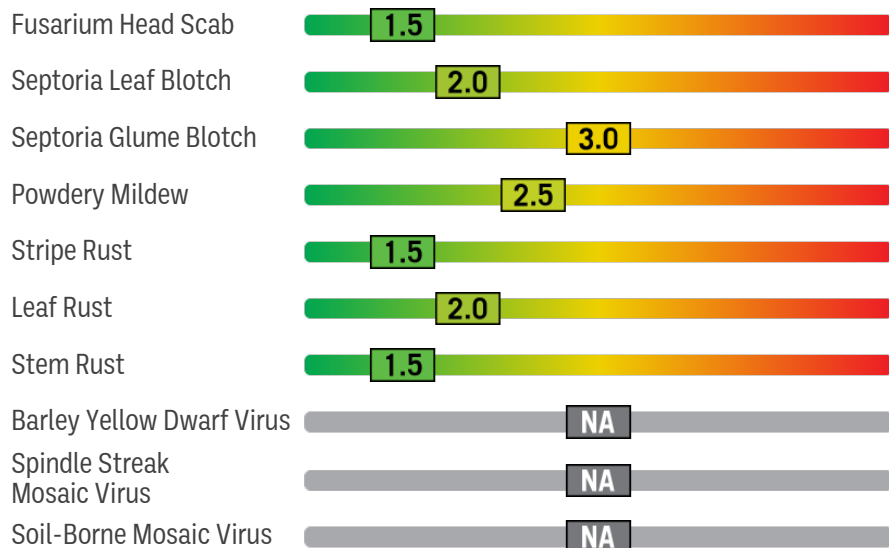

FS 624

MATURITY | MEDIUM

KEY POINTS

- » Dominating performance over multiple years
- » Good tillering and standability
- » Tolerance to Hessian Fly, Stripe Rust, and Stem Rust
- » Works well in high- and low-yield environments

AGRONOMICS

DISEASE RESISTANCE

Rating Scale: 1 - 5, 1 = Excellent, 5 = Poor, NA = Not Available, NR = No Rating

CHARACTERISTICS

Maturity	Medium
Plant Height	Medium
Head Type	Non-Bearded
Kernel Size	Average
Seeding Rates	Medium