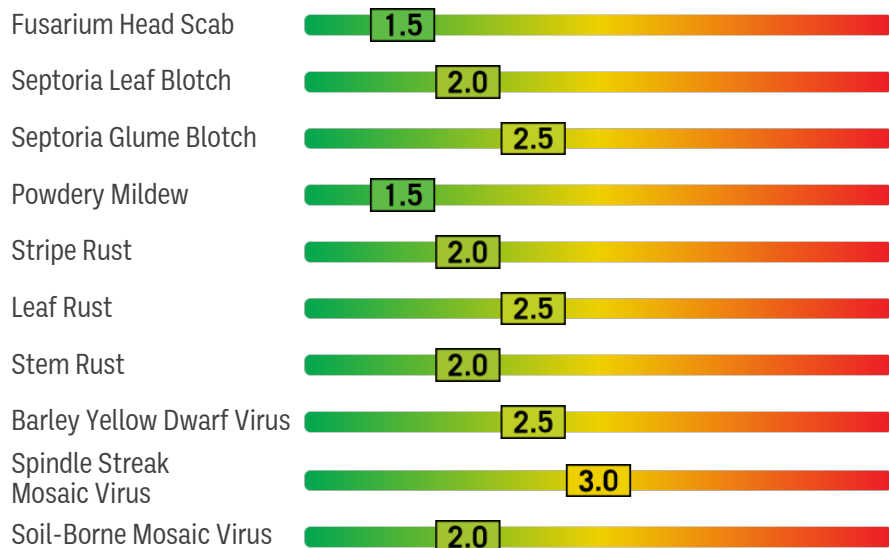

FS 745

MATURITY | MEDIUM

KEY POINTS

- » Dominant yield potential
- » Great for all management styles and soil types
- » Excellent overall disease package
- » Good test weight and standability

AGRONOMICS

DISEASE RESISTANCE

Rating Scale: 1 - 5, 1 = Excellent, 5 = Poor, NA = Not Available, NR = No Rating

CHARACTERISTICS

Maturity	Medium
Plant Height	Medium
Head Type	Bearded
Kernel Size	Average
Seeding Rates	Medium

PEST RESISTANCE