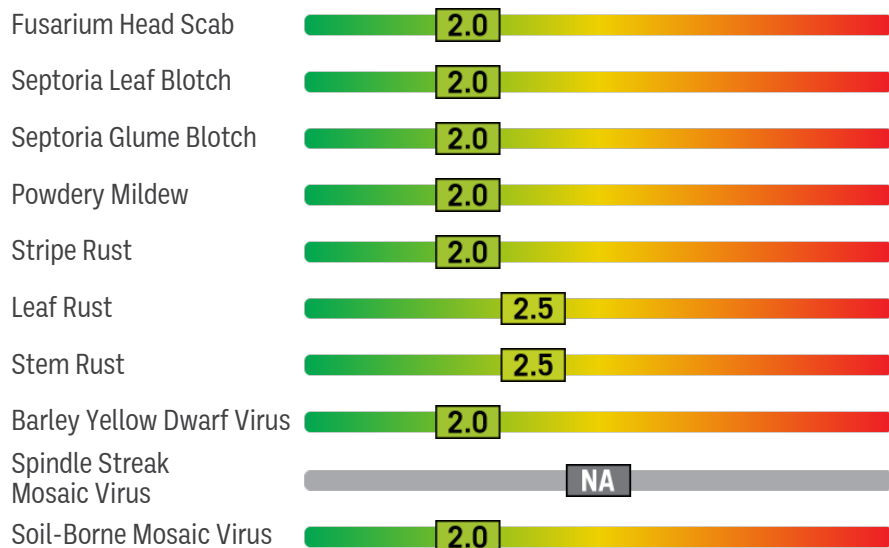

FS 600

MATURITY | MEDIUM EARLY

KEY POINTS

- » Bearded variety with outstanding performance across the Midwest
- » Very heavy test weight
- » Aggressive tillering with erect flag leaf
- » Great for all management styles and soil types

AGRONOMICS

DISEASE RESISTANCE

Rating Scale: 1 - 5, 1 = Excellent, 5 = Poor, NA = Not Available, NR = No Rating

CHARACTERISTICS

Maturity	Medium Early
Plant Height	Medium
Head Type	Bearded
Kernel Size	Average
Seeding Rates	Medium

PEST RESISTANCE

Hessian Fly	Susceptible
-------------	-------------